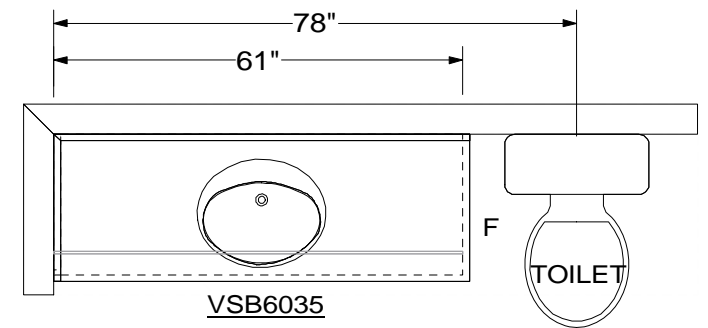

*3-Drawer Vanity Base

BATH #2

POWDER ROOM

GHO Homes
 Stoney Brook Farm
 Ferrara Residence (Lot #20)
 Custom Mendicino Model
 Bathrooms Layouts
 05/05/11 CA

*Note: All Vanities Are Raised Height

All dimensions _size designations given are subject to verification on job site and adjustment to fit job conditions.