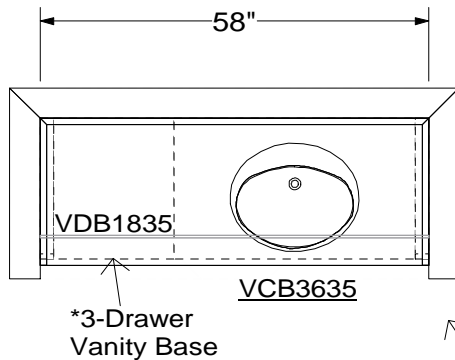

GHO HOMES

GHO Homes
Stoney Brook Farm
Ferrara Residence (Lot #20)
Custom Mendicino Model
Bathrooms Layouts
05/05/11 CA

*Note: All Vanities Are Raised Height

All dimensions _size designations given are subject to verification on job site and adjustment to fit job conditions.

distinctive KITCHENS & BATHS
design within reach

1217 Clint Moore Road
Boca Raton, FL 33487
www.distinctiveknb.com

P: 561.997.9400
F: 561.997.7949

Designed: 5/5/2011
Printed: 5/5/2011