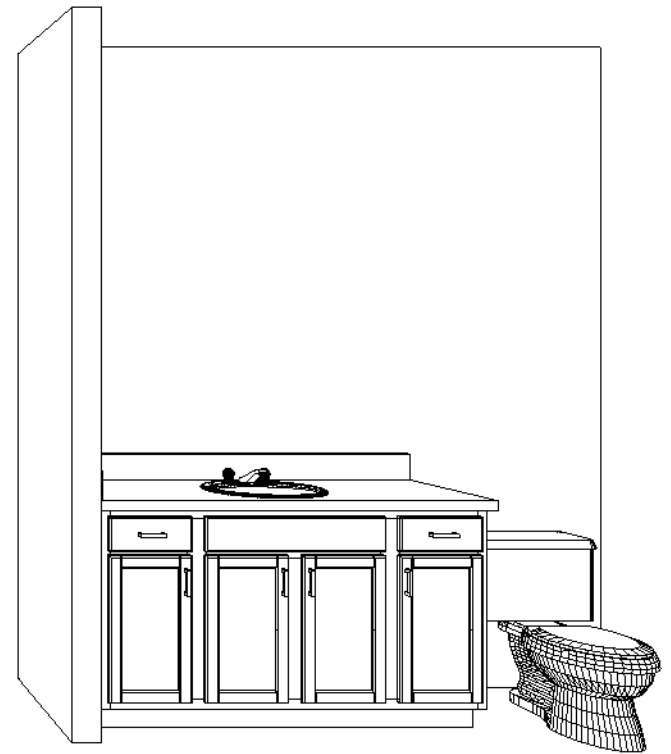

distinctive KITCHENS & BATHS
 design within reach

1217 Clint Moore Road
 Boca Raton, FL 33487
 www.distinctiveknb.com

P: 561.997.9400
 F: 561.997.7949

Designed: 5/5/2011
 Printed: 5/5/2011

MASTER BATH

BATH #2