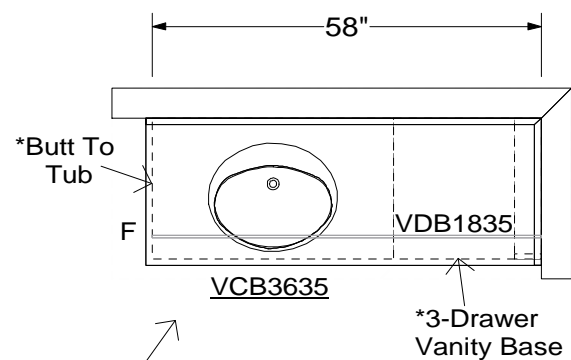

*3-Drawer Vanity Base

BATH #2

POWDER ROOM

GHO Homes
 Stoney Brook Farm
 Ferrara Residence (Lot #20)
 Custom Mendicino Model
 Bathrooms Layouts
 05/05/11 CA

*Note: All Vanities Are Raised Height

All dimensions _size designations given are subject to verification on job site and adjustment to fit job conditions.