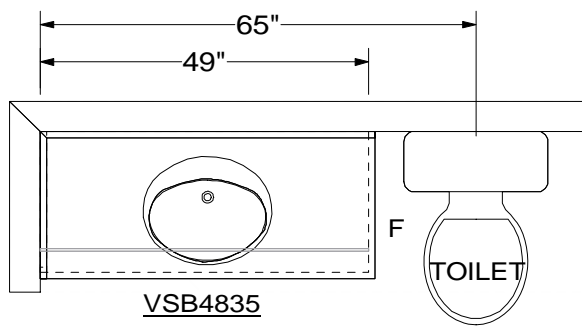

*3-Drawer Vanity Base

BATH #2

POWDER ROOM

GHO Homes
 Stoney Brook Farm
 Ferrara Residence (Lot #20)
 Custom Mendicino Model
 Bathrooms Layouts
 05/05/11 CA

*Note: All Vanities Are Raised Height

All dimensions _size designations given are subject to verification on job site and adjustment to fit job conditions.