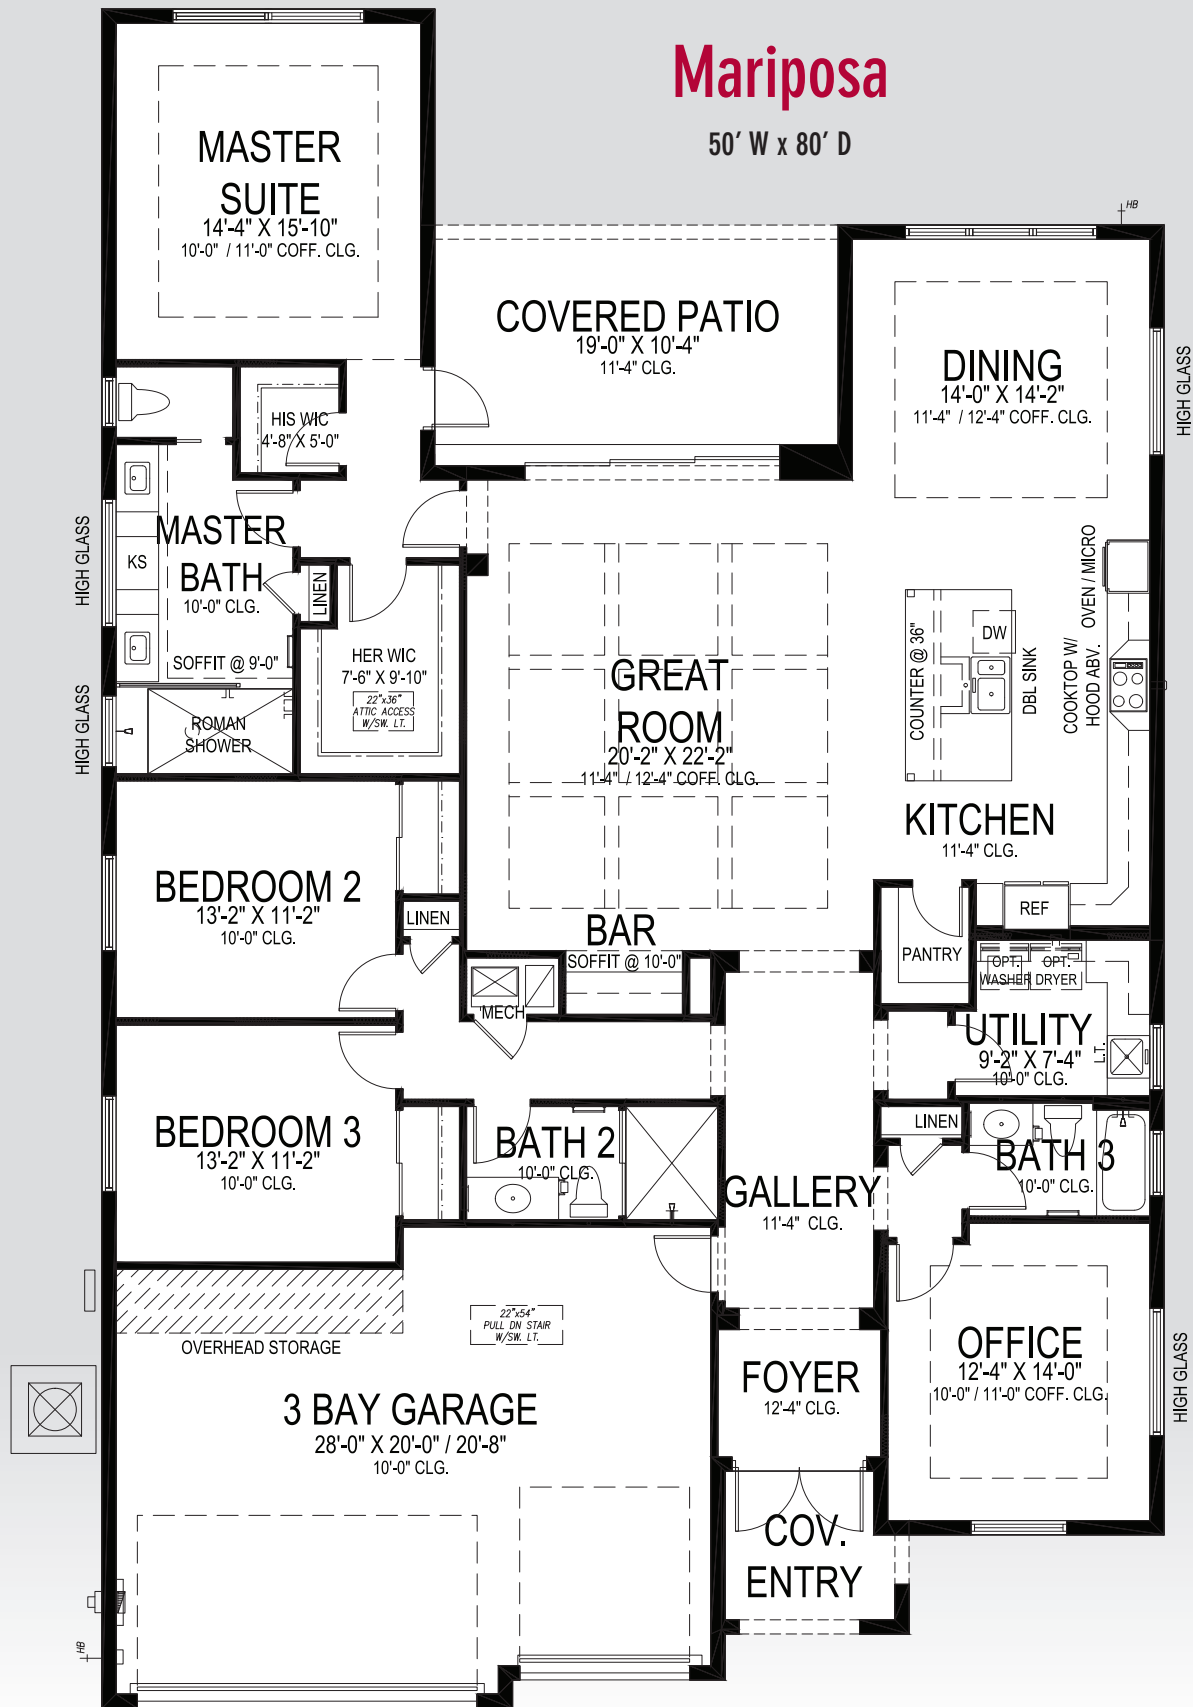

Mariposa

50' W x 80' D

GHO HOMES

A GREEN BRICK PARTNER

772.257.1100 • GHOHOMES.COM

APPROXIMATE AREAS

Air Conditioned 2,636 Sq. Ft.
 Covered Entry 61 Sq. Ft.
 Covered Lanai 196 Sq. Ft.
 Garage 616 Sq. Ft.
TOTAL 3,509 Sq. Ft.

All dimensions, features, specifications and square footages are approximate and subject to change without notice. Maps, plans, landscaping and elevation renderings are artist's conceptions, are not to scale, and may not accurately depict the homes or lots as they are built. © GHO Homes 2021. Revised August 8, 2022.