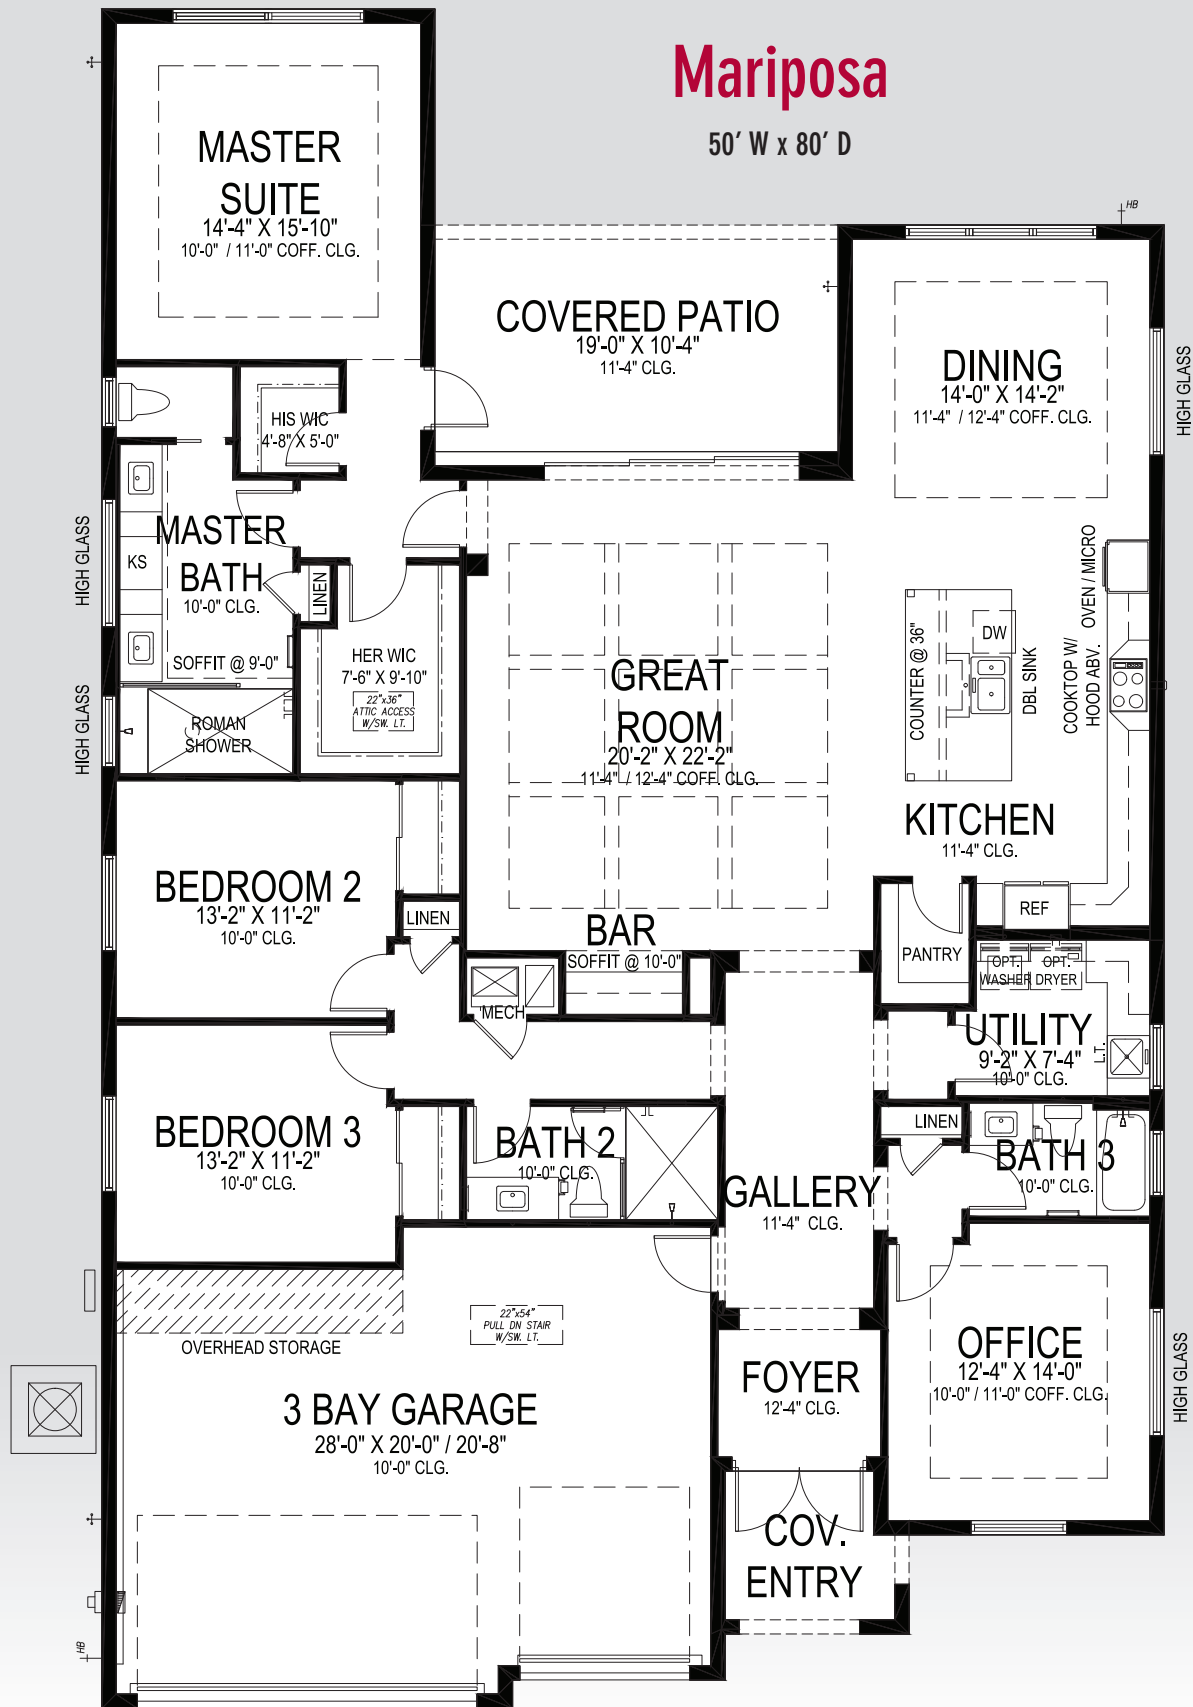

Mariposa

50' W x 80' D

GHO HOMES

A GREEN BRICK PARTNER

772.257.1100 • GHOHOMES.COM

APPROXIMATE AREAS

Air Conditioned 2,636 Sq. Ft.
 Covered Entry 61 Sq. Ft.
 Covered Lanai 196 Sq. Ft.
 Garage 616 Sq. Ft.
TOTAL 3,509 Sq. Ft.

All dimensions, features, specifications and square footages are approximate and subject to change without notice. Maps, plans, landscaping and elevation renderings are artist's conceptions, are not to scale, and may not accurately depict the homes or lots as they are built. © GHO Homes 2021. Revised November 9, 2023.