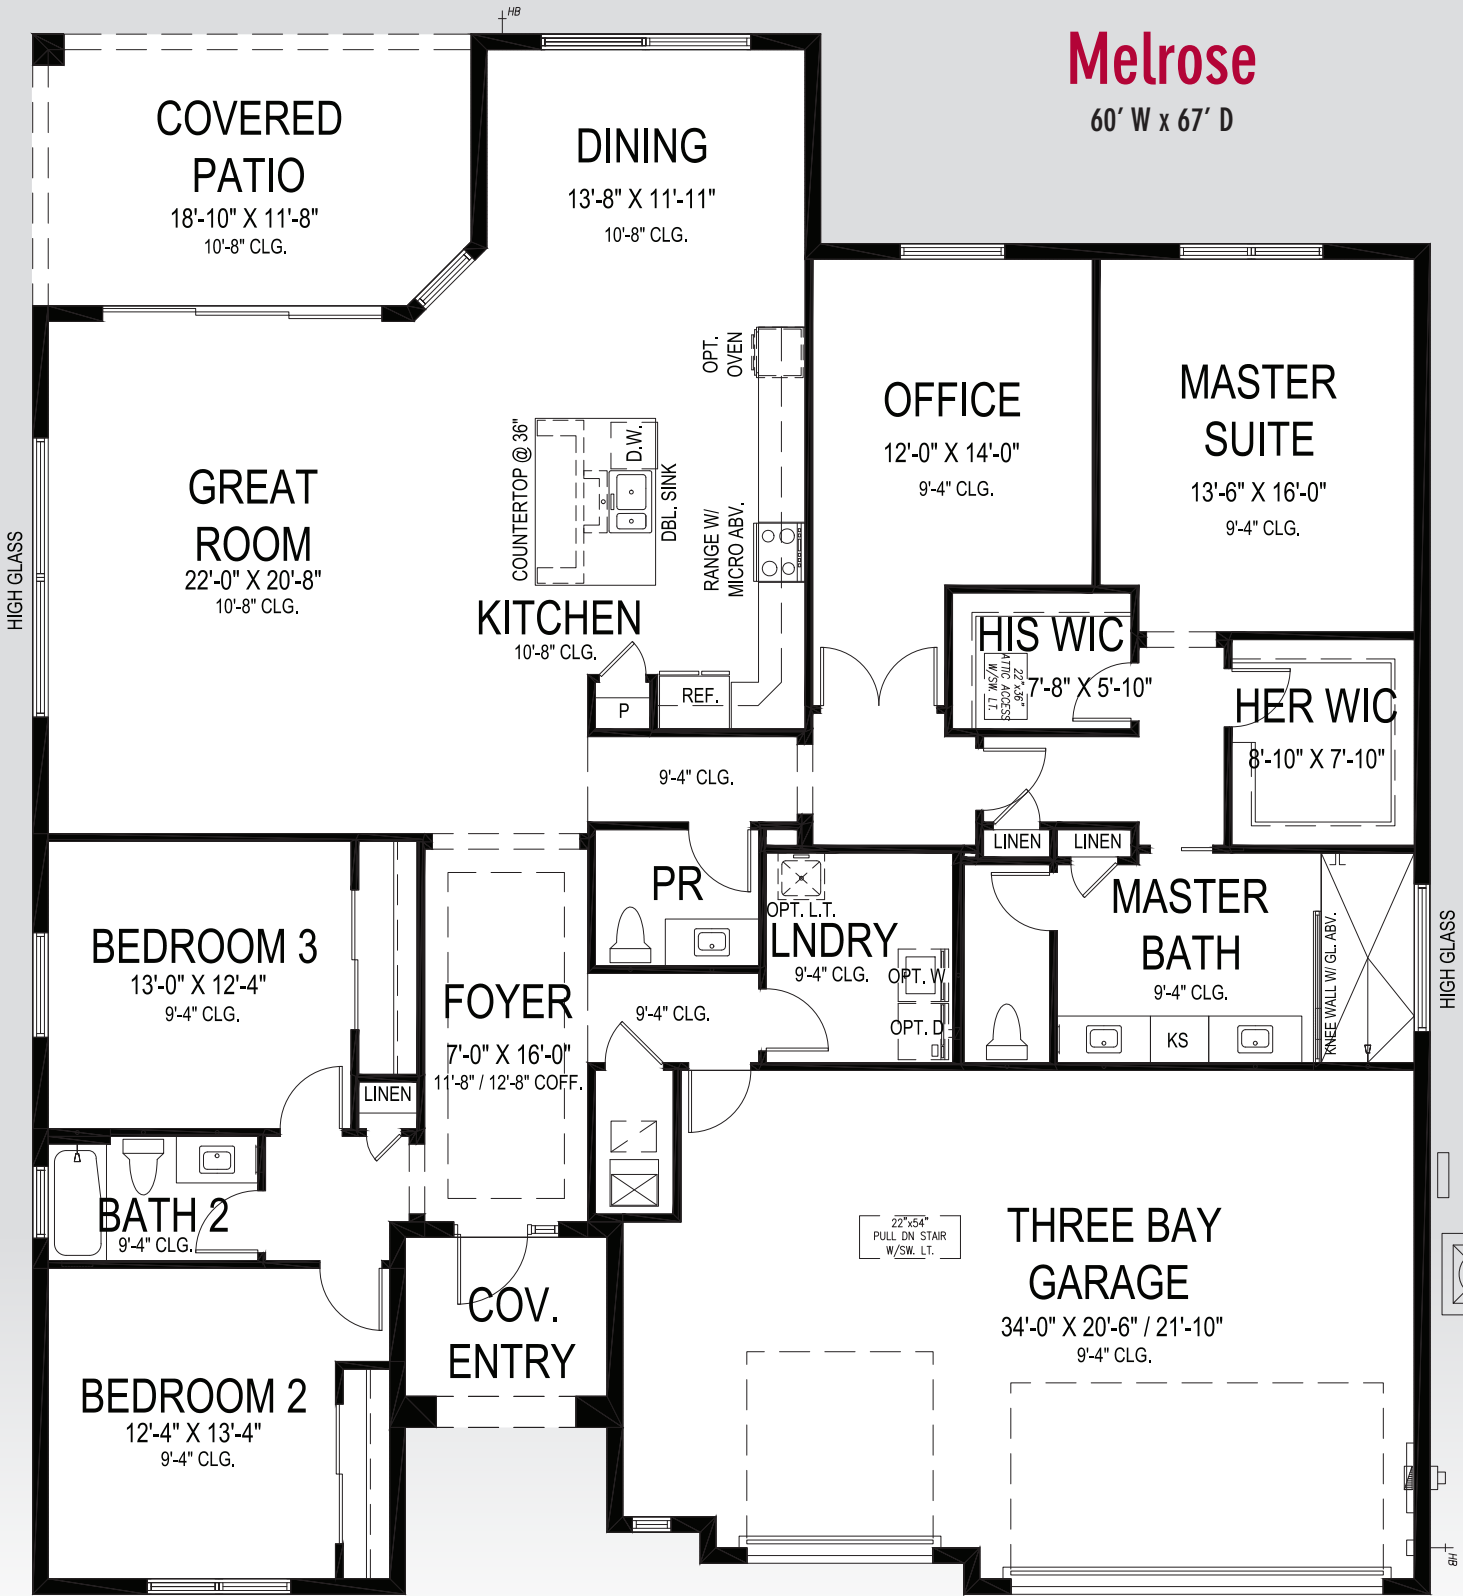

Melrose

60' W x 67' D

APPROXIMATE AREAS

Air Conditioned 2,661 Sq. Ft.
 Covered Entry 71 Sq. Ft.
 Covered Patio 216 Sq. Ft.
 Garage 748 Sq. Ft.
TOTAL 3,697 Sq. Ft.

GHO HOMES

A GREEN BRICK PARTNER

772.257.1100 • GHOHOMES.COM

All dimensions, features, specifications and square footages are approximate and subject to change without notice. Maps, plans, landscaping and elevation renderings are artist's conceptions, are not to scale, and may not accurately depict the homes or lots as they are built. © GHO Homes 2022. Revised December 15, 2022.